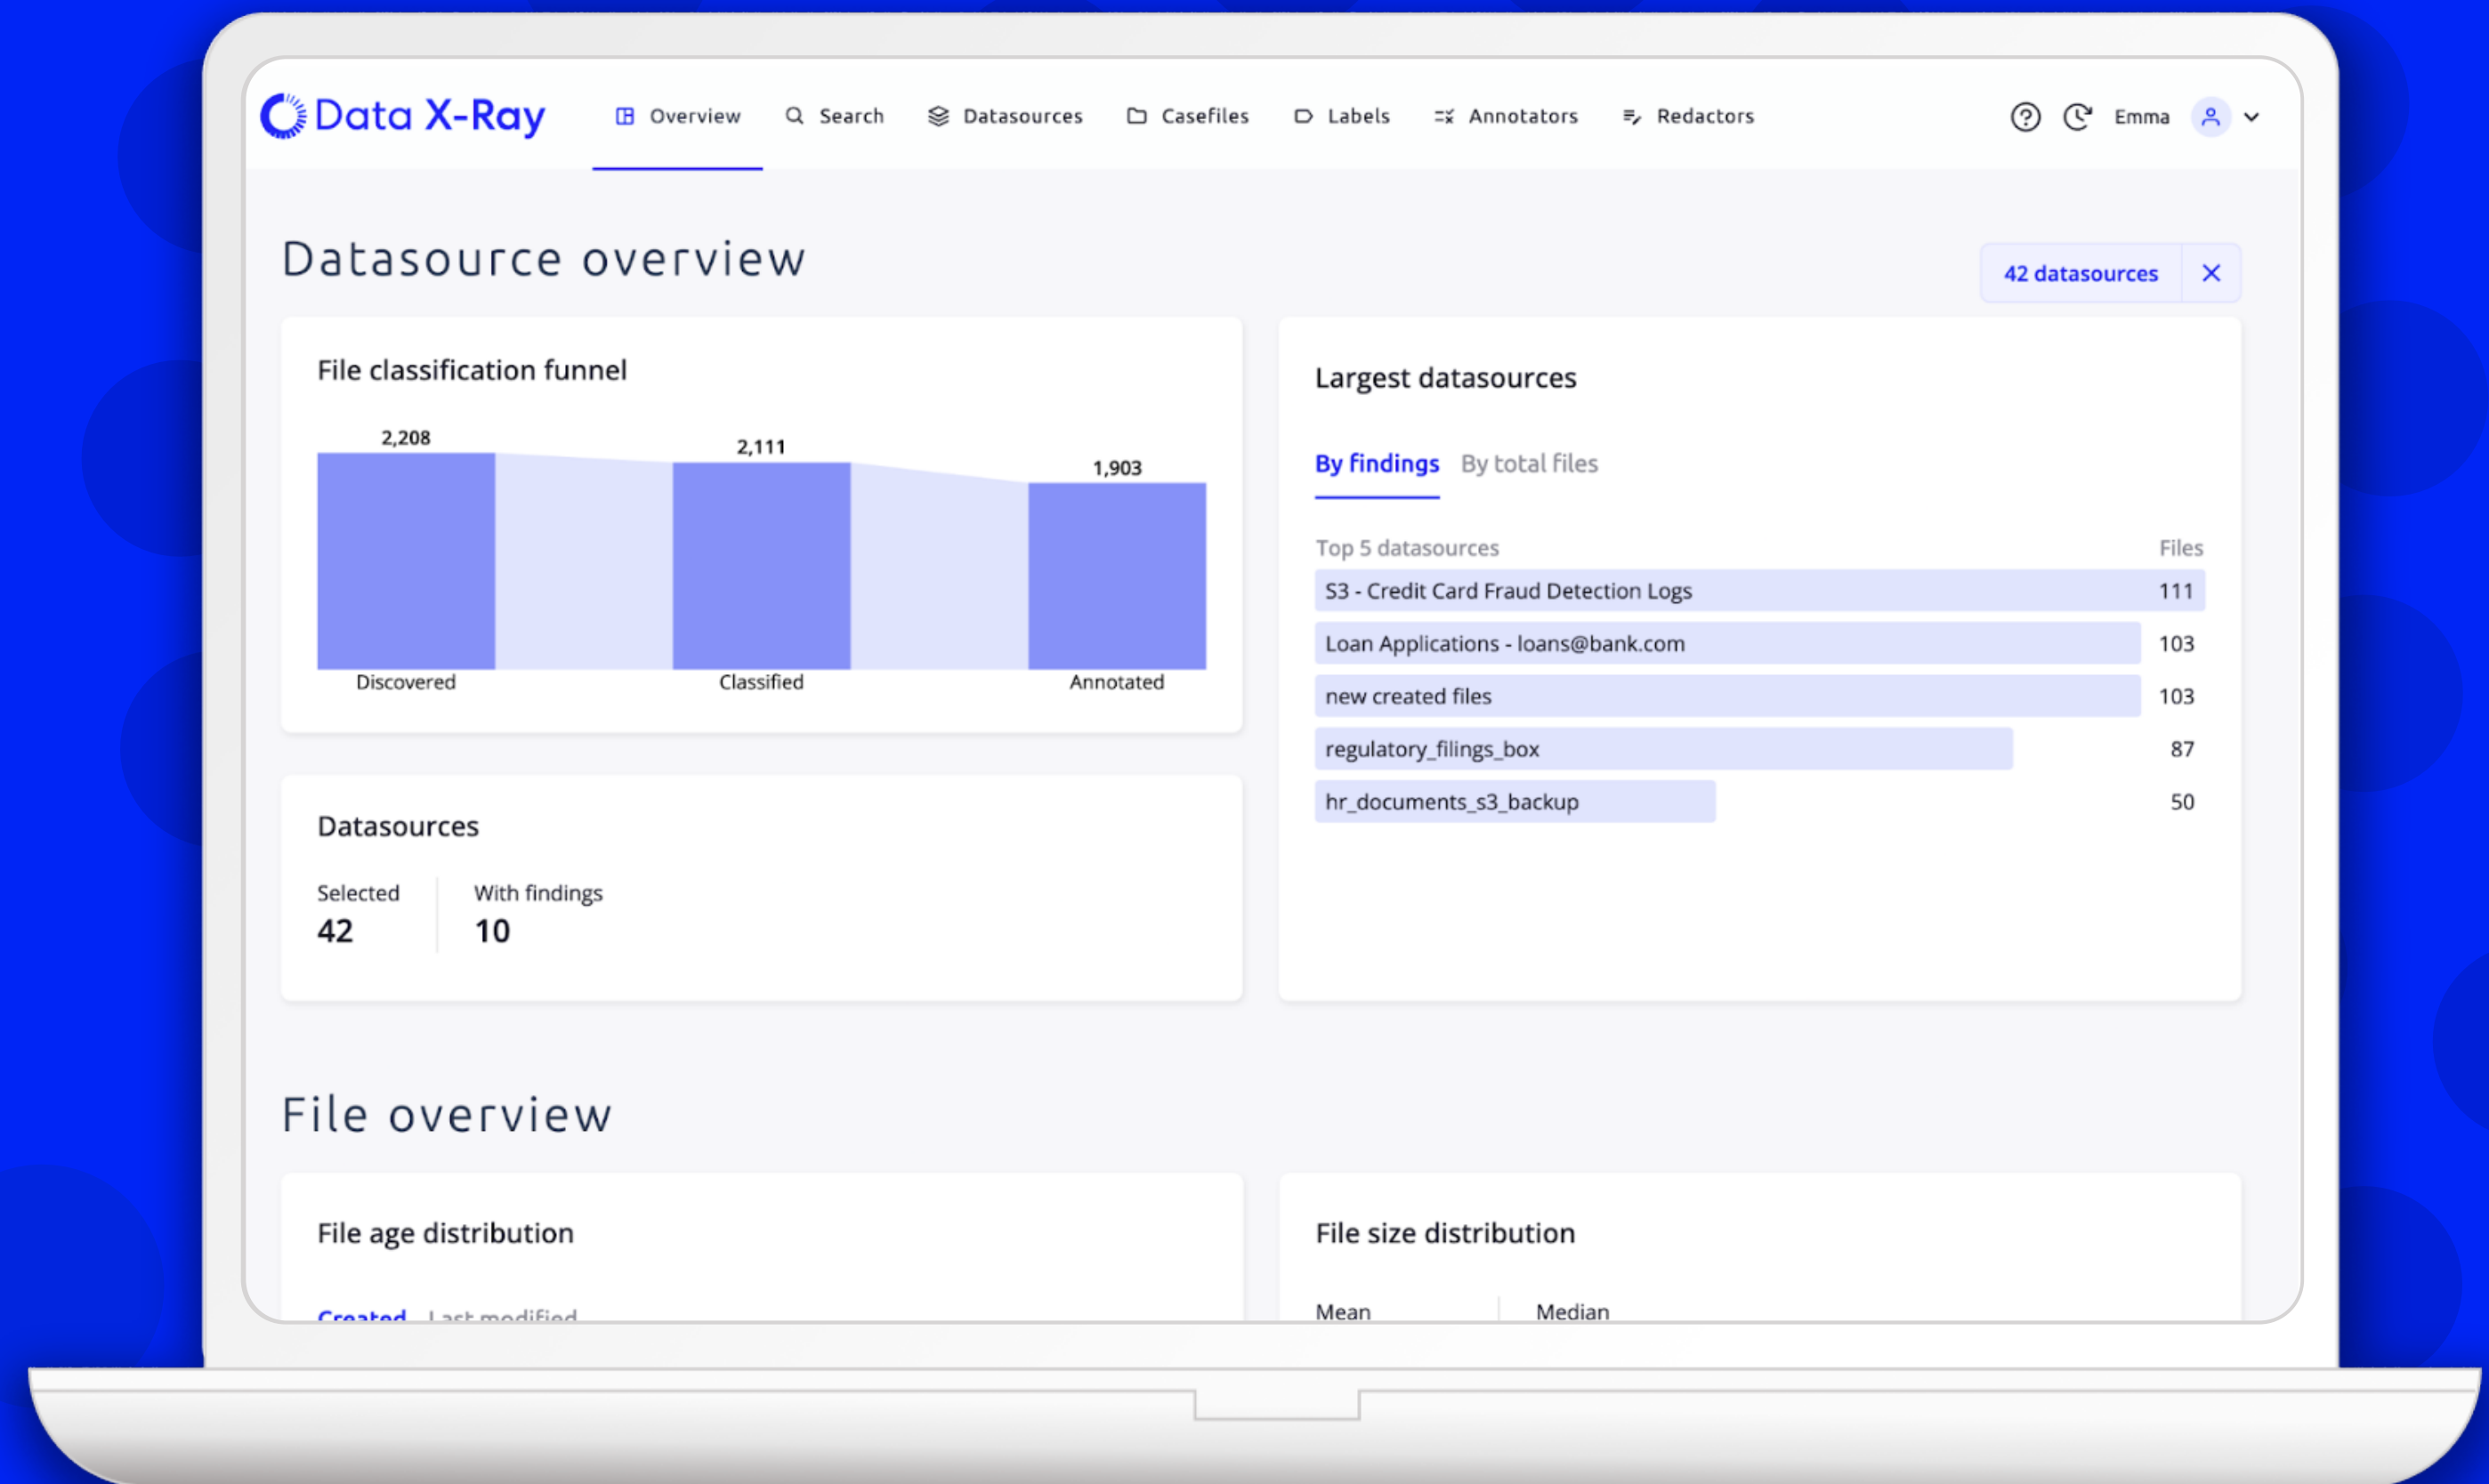

ohalo | Data X-Ray

The AI that Wins Will Run on Governed
Unstructured Data.

Context Is Everything.

Ohalo governs unstructured data at
petabyte scale. So you ship AI that
holds up under regulatory pressure.

SOC2 Type II
Certified

ISO 27001
Certified